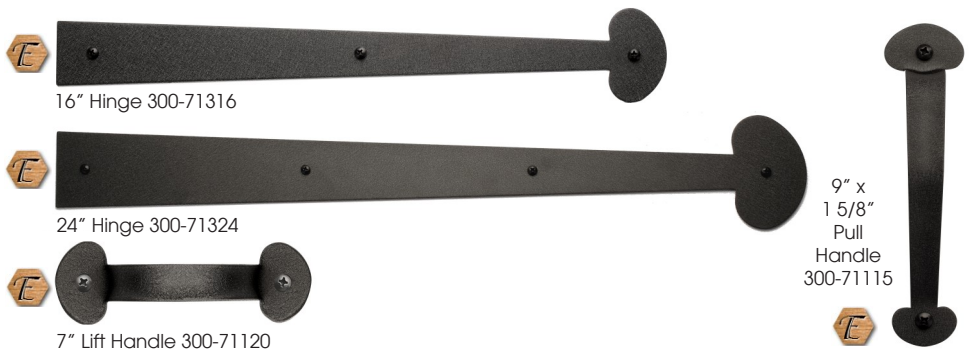

Item is also available in 4 Elegance colors.

AMERICANA

An economical yet attractive collection created in black powder coated stamped steel, with a crinkle texture finish.

DECORATIVE SPEAR END COLLECTION

DECORATIVE BEAN END COLLECTION

*Americana Aluminum hardware available in smooth black only

 *Item is also available in 4 Elegance colors.*

AMERICANA

An economical yet attractive collection created in black powder coated stamped steel, with a crinkle texture finish.

DECORATIVE AUTO LATCH KITS

Kits include 4" Twisted L Handles, blind mount, with Spear End or Traditional Escutcheon Plates*.

V1—Double Auto Latch: Doors up to 18' wide

V3—Double Auto Latch: Doors up to 10' wide