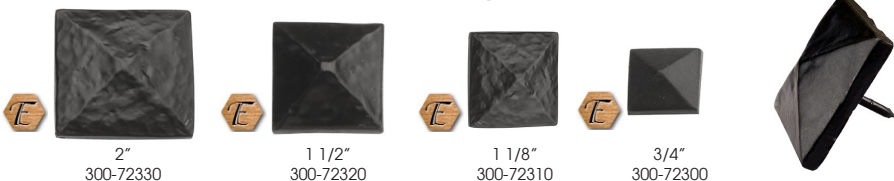

PYRAMID CLAVOS WITH NAIL STUD; ZINC DIE CAST