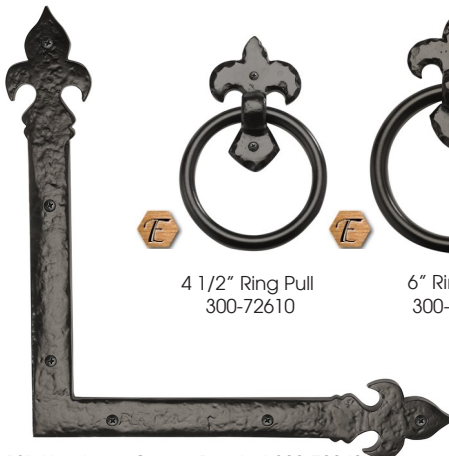

DECORATIVE BEAN END COLLECTION

16" Iron Hinge 300-70030

6" Iron Lift Handle 300-70225

9" Iron Pull
Handle
300-70230

 *Item is also available in 4 Elegance colors.*

TRADITIONAL

Malleable iron or cast aluminum.

DECORATIVE FLEUR DE LIS COLLECTION

12" Aluminum Hinge 300-70024

16" Aluminum Hinge 300-70026

20" Aluminum Hinge 300-70028

16" Iron Hinge 300-70020

18" Timberlake Aluminum Hinge 300-72080

22" Barcelona Aluminum Hinge 300-70040

10" Iron Pull Handle
300-70205

13" Aluminum Corner Bracket 300-70042

4 1/2" Ring Pull
300-72610

6" Ring Pull
300-72615

6" Iron Knocker; 4" ring
300-70055

7" Iron Lift Handle 300-70210

ACCESSORIES

Finishing Touches for Carriage Style Doors

Malleable iron or cast aluminum

RING PULLS, HANDLES, & WINDOW GRILLES

3 1/2" Aluminum Ring Pull 300-70405

4" Twisted Aluminum Ring Pull 300-70435

7" Iron Lion Head Knocker 300-70050

Sold singly; reversible handle