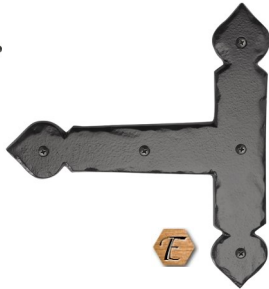

Two-bolt Installation on a custom door. Decorative only.

10" Cane Bolt; Three-Piece Assembly 300-72152

 *Item is also available in 4 Elegance colors.*

Rustic

Solid aluminum hardware with old world hammered edges creates a distinctive look.

ACCESSORIES TO COMPLEMENT YOUR CUSTOM DOOR

4 1/2" Square
Ring Pull
300-72115

4 1/2" Diamond
Ring Pull
300-72120

7" Long Ring Pull
300-72125

9" L Bracket 300-72070

10" x 9" T Bracket 300-72075

13" x 17" Offset
Two-Piece
Hinge
Assembly;
includes clavos
and fasteners;
Overall installed
width 5"
300-72430

13" x 14" Iron Window Grille 300-73010

24" Gate Latch 300-72400

Item is also available in 4 Elegance colors.

ADIRONDACK

DECORATIVE CHAMPLAIN
& SARATOGA COLLECTIONS

Black powder coated stamped steel, with distinctive ends and a crinkle texture finish.