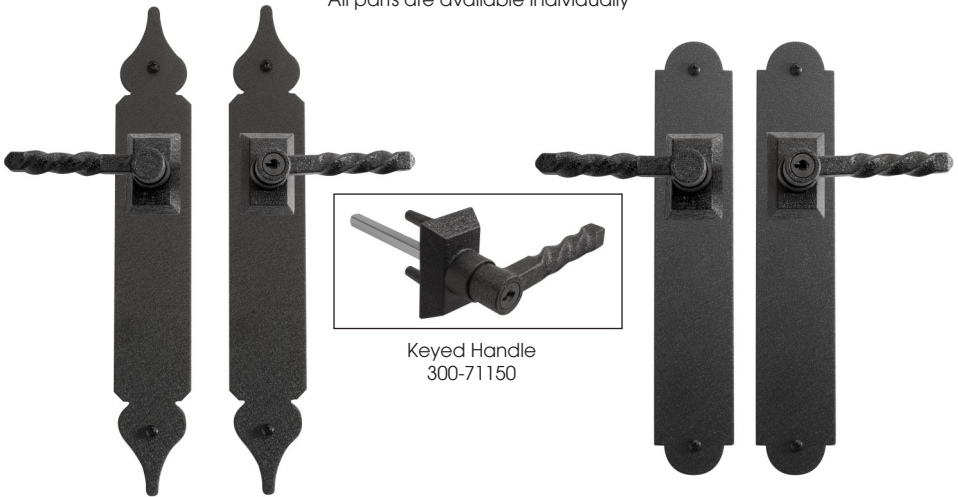

AMERICANA

An economical yet attractive collection created in black powder coated stamped steel, with a crinkle texture finish.

DECORATIVE AUTO LATCH KITS

Kits include 4" Twisted L Handles, blind mount, with Spear End or Traditional Escutcheon Plates*.

V1—Double Auto Latch: Doors up to 18' wide

V3—Double Auto Latch: Doors up to 10' wide

*All parts are available individually

Keyed Handle
300-71150

Kits include 4" Twisted L Handles, blind mount, with either Spear End or Traditional Escutcheon Plates*.

V5—Non-Operational Decorative Kit

*All parts are available individually