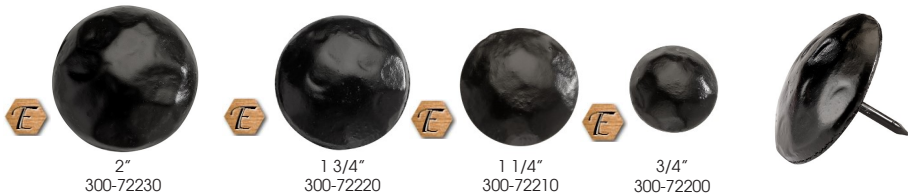

10 1/2" Square End Aluminum Pull Handle 300-70235

Secure your garage door windows with style!

13" x 14" Iron Window Grille 300-73010

COORDINATING HANDLE & LATCH SETS

8" Fleur de Lis Iron Handle Set (non-operating) 300-70260

Handle sets also available with keyhole

6" Iron Handle Set (non-operating) 300-70250

10" Fleur de Lis Aluminum Door Latch 300-70431

8" Aluminum Door Latch 300-70401

Item is also available in 4 Elegance colors.

ACCESSORIES

Finishing Touches for Carriage Style Doors

Decorative mounting clavos & door studs complement any door...

ROUND CLAVOS WITH NAIL STUD; ZINC DIE CAST

ROUND CLAVOS WITH SCREW MOUNT; ZINC DIE CAST