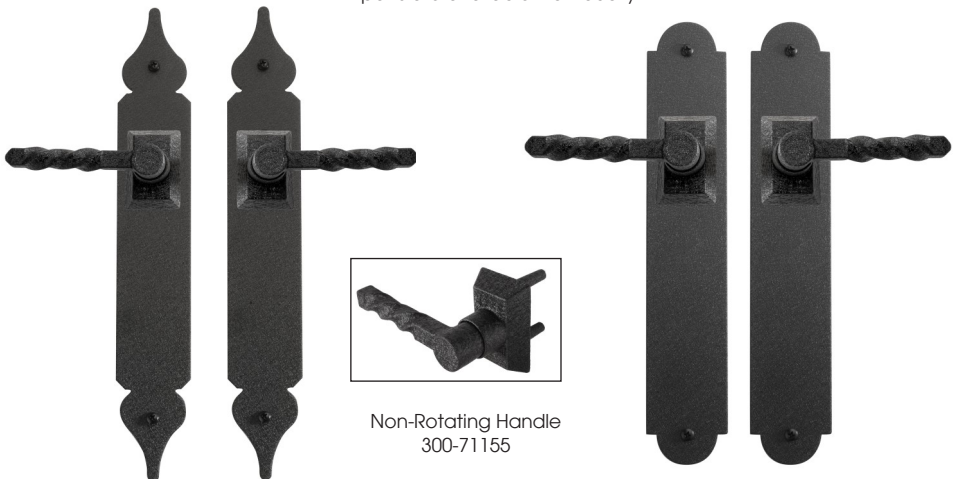

DECORATIVE AUTO LATCH KITS

Kits include 4" Twisted L Handles, blind mount, with Spear End or Traditional Escutcheon Plates*.

V1—Double Auto Latch: Doors up to 18' wide

V3—Double Auto Latch: Doors up to 10' wide

*All parts are available individually

Keyed Handle
300-71150

Kits include 4" Twisted L Handles, blind mount, with either Spear End or Traditional Escutcheon Plates*.

V5—Non-Operational Decorative Kit

*All parts are available individually

Non-Rotating Handle
300-71155

TRADITIONAL

Malleable iron or cast aluminum.

DECORATIVE SPEAR END COLLECTION

10" Iron Hinge 300-70007

16" Iron Hinge 300-70015

16" Aluminum Hinge 300-70016

16" Iron Faux Hinge Assembly (Non-Rotating Hinge) 300-70010