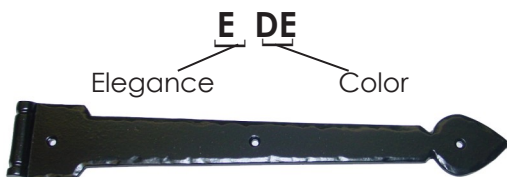

timeless

Elegance

**Decorative Hardware
for garage & entry doors**

ELEGANCE FINISH OPTIONS

Select an Elegance Hardware finish option to distinguish your home from your neighbor's, while increasing its curb appeal.

All of our hardware is available in Elegance Black; to identify which items are also available in one of the 4 distinctive Elegance finishes, look for **E**, *The Mark of Elegance*.

When selecting your hardware in an Elegance finish, add the abbreviated Elegance color code to the end of the item's part number.

EX: If you are ordering 300-70016-EDE

It tells us you want a 16" hinge in the Dark Earth Color, rather than black.

EBL- Elegance Black; A timeless black in an antique finish.

EEDE- Elegance Dark Earth; Specs of rust and earth tones sprinkled in a satin finish.

EEC- Elegance Copper; A rich copper intertwined with black veins in a gloss finish.

EERB- Elegance Oil Rubbed Bronze; A statuesque metallic brown in a satin finish.

EESN- Elegance Satin Nickel; Glistening, silky nickel in a satin finish.